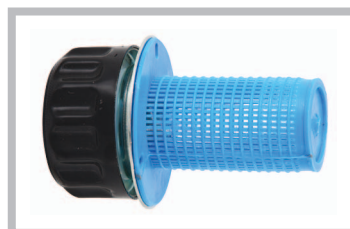

Code: 700 120 000
PRODUCTS :
DEPOT COVER

CARDAN SHAFTS