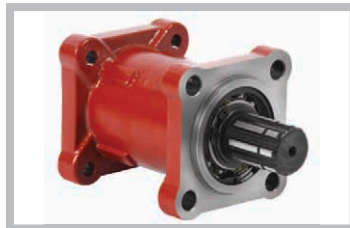

Code: 500 004 90
PRODUCTS :
POWER TAKE OFF
GR 801 CASTING

Code: 500 002 90
PRODUCTS :
POWER TAKE OFF
GRS 90S CASTING

Code: 500 027 00
PRODUCTS :
POWER TAKE OFF
17X35 CASTING

Code: 500 050 00
PRODUCTS :
POWER TAKE OFF
PUMP EXTENSION
SHORT CASTING

Code: 500 055 00
PRODUCTS :
POWER TAKE OFF
PUMP EXTENSION
LONG CASTING

Code: 500 050 01
PRODUCTS :
POWER TAKE OFF
PUMP EXTENSION SHORT
TRACTOR CASTING

Code: 500 055 01
PRODUCTS :
POWER TAKE OFF
PUMP EXTENSION
LONG TYP 100 CASTING