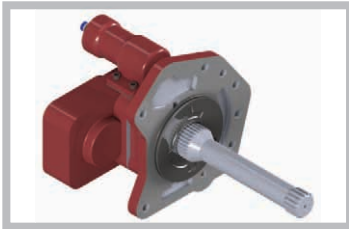

Code: S00 020 00
PRODUCTS :
 POWER TAKE OFF
 ACTROS A CASTING

Code: S00 020 01
PRODUCTS :
 POWER TAKE OFF
 ACTROS A 275 MM.
 CASTING

Code: S00 025 00
PRODUCTS :
 POWER TAKE OFF
 ACTROS B CASTING

Code: S00 025 01
PRODUCTS :
 POWER TAKE OFF
 ACTROS B 275 MM.
 CASTING