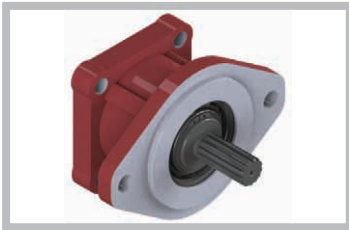

Code: 500 060 00
PRODUCTS :
POWER TAKE OFF
GEAR PUMP ADAPTOR

Code: 500 060 01
PRODUCTS :
POWER TAKE OFF
GEAR PUMP ADAPTOR
TYP 03

Code: 500 062 00
PRODUCTS :
POWER TAKE OFF
GEAR PUMP ADAPTOR
TYP 02

Code: 500 062 01
PRODUCTS :
POWER TAKE OFF
GEAR PUMP ADAPTOR
TYP 03

Code: 500 065 00
PRODUCTS :
 POWER TAKE OFF
 PISTON PUMP ADAPTOR

Code: 500 070 00
PRODUCTS :
 POWER TAKE OFF
 ZF ADAPTOR

Code: 500 040 00
PRODUCTS :
 POWER TAKE OFF
 PUMP EXTENSION TYP 01

Code: 500 040 02
PRODUCTS :
 POWER TAKE OFF
 PUMP EXTENSION
 TYP 02