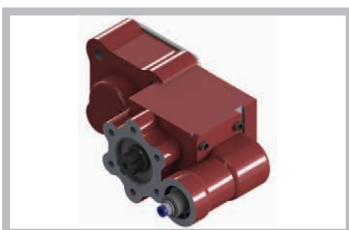

Code: 500 028 00
PRODUCTS :
POWER TAKE OFF
IVECO 285S
CASTING