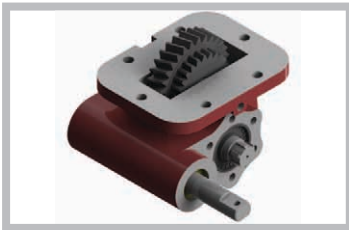

Code: 500 075 06
PRODUCTS :
POWER TAKE OFF
ISUZU MOZ - 06