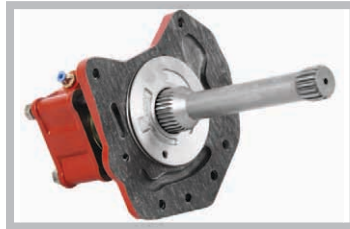

Code: S00 025 01
PRODUCTS :
POWER TAKE OFF
ACTROS B 275 MM.
CASTING