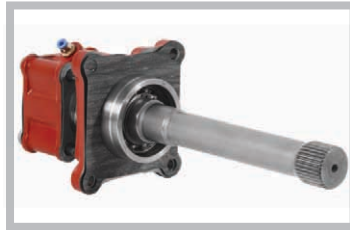

Code: S00 036 01
PRODUCTS :
POWER TAKE OFF
VOLVO R 300 MM.
CASTING