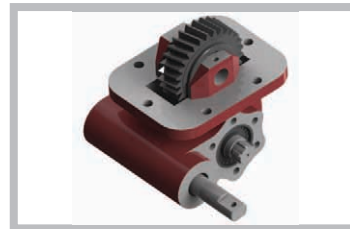

Code: 500 075 01
PRODUCTS :
POWER TAKE OFF
ISUZU MSB-S S