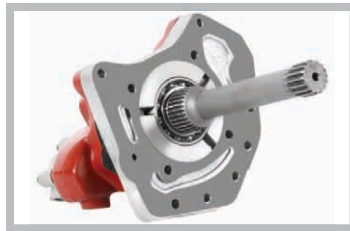

Code: S00 020 01
PRODUCTS :
POWER TAKE OFF
ACTROS A 275 MM.
CASTING