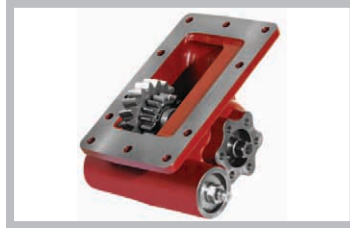

Code: 500 028 04
PRODUCTS :
 POWER TAKE OFF
 IVECO 289S
 CASTING

Code: 500 000 90
PRODUCTS :
POWER TAKE OFF
GRS 900 CASTING

Code: 500 001 90
PRODUCTS :
POWER TAKE OFF
GR 900 CASTING

Code: 500 003 90
PRODUCTS :
POWER TAKE OFF
GR 871 CASTING