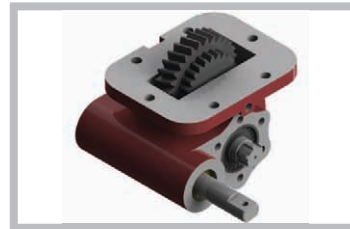

Code: 500 075 05
PRODUCTS :
POWER TAKE OFF
ISUZU MBP - 6P