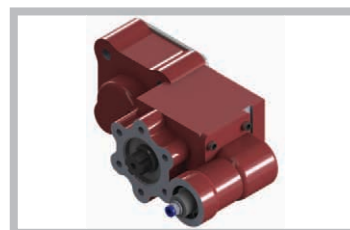

Code: 500 028 01
PRODUCTS :
POWER TAKE OFF
IVECO 286S
CASTING