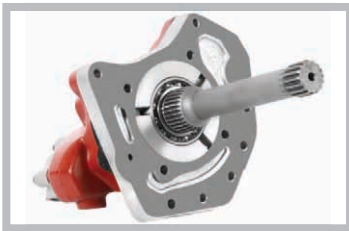

Code: S00 020 00
PRODUCTS :
POWER TAKE OFF
ACTROS A CASTING