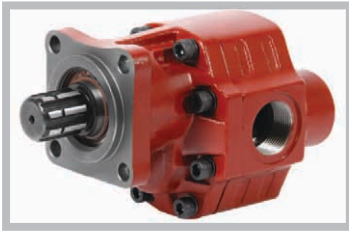

Code: PRO 610 050 03
PRODUCTS :
PERFORMANCE SERIAL
6 PISTON PUMPS
50 LT. TYP 610

Code: 765 045 00
PRODUCTS :
EXENEL PUMP
45 LT

Code: 765 065 00
PRODUCTS :
EXENEL PUMP
65 LT

Code: 765 085 00
PRODUCTS :
EXENEL PUMP
85 LT

Code: 765 105 00
PRODUCTS :
EXENEL PUMP
105 LT

25 SERIAL GEAR PUMP

Code	Liter	Products	Rotation
251 025 01	25	25 SERIAL GEAR PUMP ISO	RIGHT
251 025 02	25	25 SERIAL GEAR PUMP ISO	LEFT
251 035 01	35	25 SERIAL GEAR PUMP ISO	RIGHT
251 035 02	35	25 SERIAL GEAR PUMP ISO	LEFT
251 045 01	45	25 SERIAL GEAR PUMP ISO	RIGHT
251 045 02	45	25 SERIAL GEAR PUMP ISO	LEFT

Code	Liter	Products	Rotation
250 025 01	25	25 SERIAL GEAR PUMP UNI	RIGHT
250 025 02	25	25 SERIAL GEAR PUMP UNI	LEFT
250 035 01	35	25 SERIAL GEAR PUMP UNI	RIGHT
250 035 02	35	25 SERIAL GEAR PUMP UNI	LEFT
250 045 01	45	25 SERIAL GEAR PUMP UNI	RIGHT
250 045 02	45	25 SERIAL GEAR PUMP UNI	LEFT

Code	Liter	Products	Rotation
252 025 03	25	25 SERIAL GEAR PUMP T2	DOUBLE
252 035 03	35	25 SERIAL GEAR PUMP T2	DOUBLE
252 045 03	45	25 SERIAL GEAR PUMP T2	DOUBLE

30 SERIAL GEAR PUMP

Code	Liter	Products	Rotation
301 055 01	55	30 SERIAL GEAR PUMP ISO	RIGHT
301 055 02	55	30 SERIAL GEAR PUMP ISO	LEFT
301 065 01	65	30 SERIAL GEAR PUMP ISO	RIGHT
301 065 02	65	30 SERIAL GEAR PUMP ISO	LEFT
301 075 01	75	30 SERIAL GEAR PUMP ISO	RIGHT
301 075 02	75	30 SERIAL GEAR PUMP ISO	LEFT
301 085 01	85	30 SERIAL GEAR PUMP ISO	RIGHT
301 085 02	85	30 SERIAL GEAR PUMP ISO	LEFT