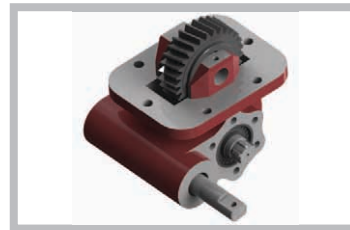

Code: 500 075 03
PRODUCTS :
POWER TAKE OFF
ISUZU MXA-S R