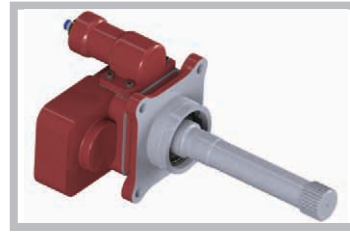

Code: 500 036 03
PRODUCTS :
POWER TAKE OFF
VOLVO R 300 MM.
TYP 101 CASTING