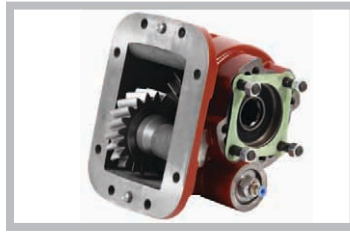

Code: 500 001 90
PRODUCTS :
POWER TAKE OFF
GR 900 CASTING