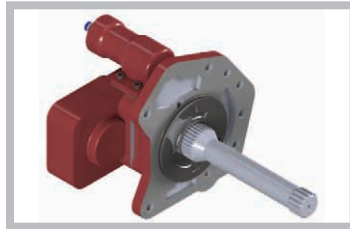

Code: S00 025 04
PRODUCTS :
POWER TAKE OFF
ACTROS B 275 MM.
TYP 102 CASTING