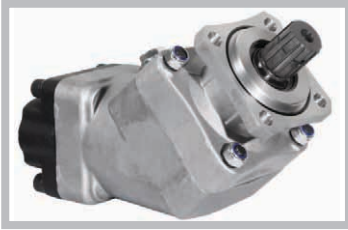

THE BEST SOLUTION FOR YOUR TRUCK

PISTON PUMPS

Code: 910 080 03
PRODUCTS :
9 PISTON PUMPS
80 LT. TYP 910

Code: 610 050 03
PRODUCTS :
6 PISTON PUMPS
50 LT. TYP 610

Code: PRO 910 080 03
PRODUCTS :
PERFORMANCE SERIAL
9 PISTON PUMPS
80 LT. TYP PRO 910

Code: PRO 610 050 03
PRODUCTS :
PERFORMANCE SERIAL
6 PISTON PUMPS
50 LT. TYP 610

Code: 765 045 00
PRODUCTS :
EXENEL PUMP
45 LT

Code: 765 065 00
PRODUCTS :
EXENEL PUMP
65 LT

Code: 765 085 00
PRODUCTS :
EXENEL PUMP
85 LT

Code: 765 105 00
PRODUCTS :
EXENEL PUMP
105 LT

25 SERIAL GEAR PUMP

Code	Liter	Products	Rotation
251 025 01	25	25 SERIAL GEAR PUMP ISO	RIGHT
251 025 02	25	25 SERIAL GEAR PUMP ISO	LEFT
251 035 01	35	25 SERIAL GEAR PUMP ISO	RIGHT
251 035 02	35	25 SERIAL GEAR PUMP ISO	LEFT
251 045 01	45	25 SERIAL GEAR PUMP ISO	RIGHT
251 045 02	45	25 SERIAL GEAR PUMP ISO	LEFT