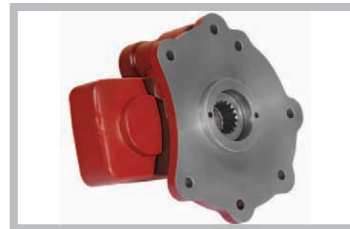

Code: 500 034 00
PRODUCTS :
POWER TAKE OFF
ATE60 CASTING