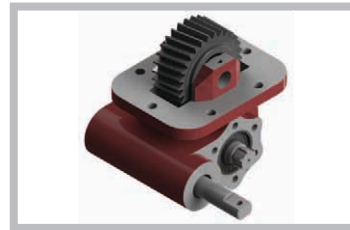

Code: 500 075 07
PRODUCTS :
POWER TAKE OFF
ISUZU MOY CR