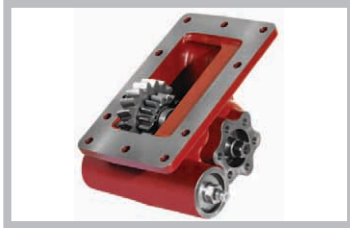

Code: 500 003 90
PRODUCTS :
POWER TAKE OFF
GR 871 CASTING