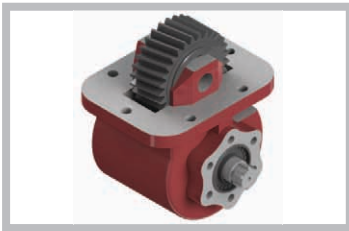

Code: 500 075 04
PRODUCTS :
 POWER TAKE OFF
 ISUZU - HINO 3311

Code: 500 075 05
PRODUCTS :
 POWER TAKE OFF
 ISUZU MBP - 6P

Code: 500 075 06
PRODUCTS :
 POWER TAKE OFF
 ISUZU MOZ - 06

Code: 500 075 07
PRODUCTS :
 POWER TAKE OFF
 ISUZU MOY CR